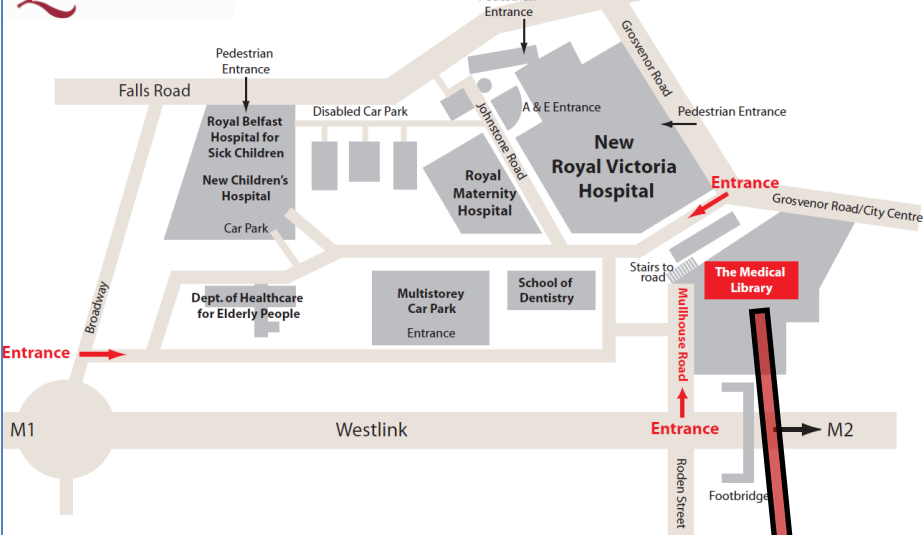

# Queen's Medical Library

Queen's Medical Library is located at the Royal Victoria Hospital, on the ground floor of the Mulhouse Building. See below for a floor plan – click on the links for images of/information about key spaces and facilities in the Medical Library.

To get a guide to the Medical Library, and information on how to get there, on your phone, scan this code: