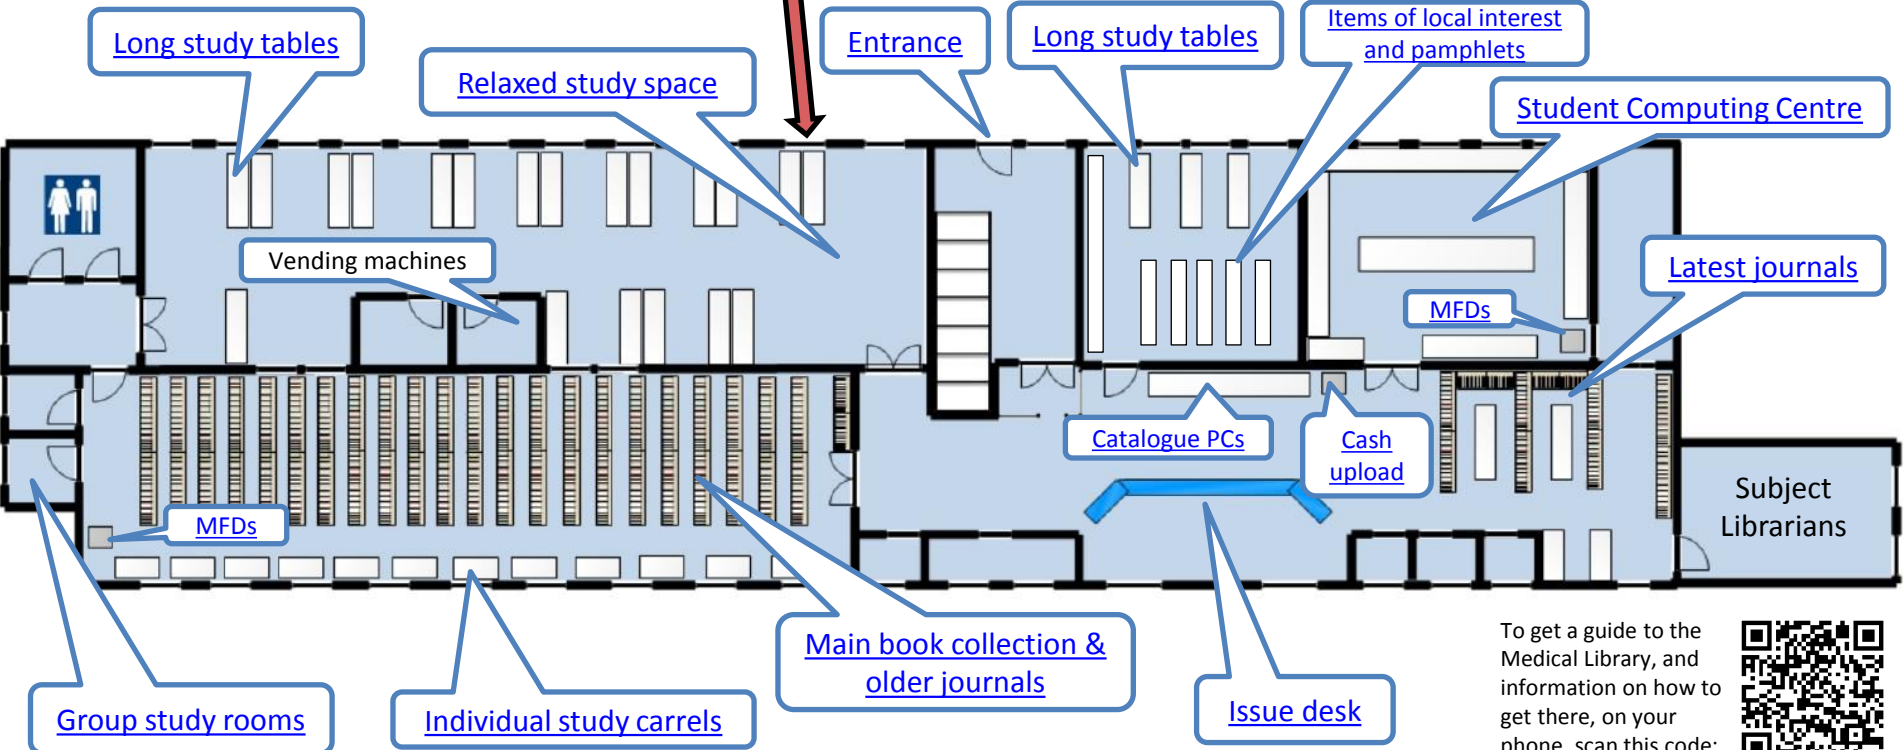

# Queen's Medical Library

Queen's Medical Library is located at the Royal Victoria Hospital, on the ground floor of the Mulhouse Building. See below for a floor plan – click on the links for images of/information about key spaces and facilities in the Medical Library.

To get a guide to the Medical Library, and information on how to get there, on your phone, scan this code: