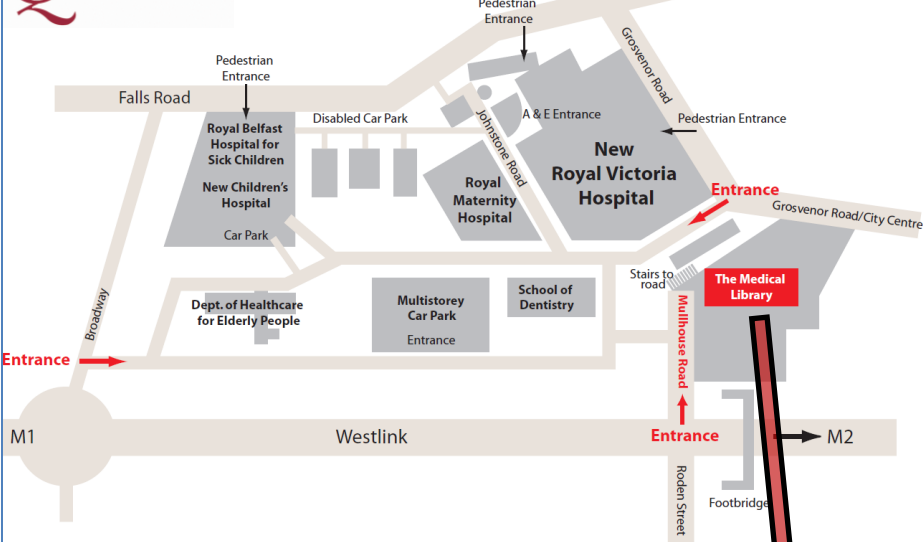

For Library information and resources, go to: www.qub.ac.uk/lib

Queen's Medical Library

Queen's Medical Library is located at the Royal Victoria Hospital, on the ground floor of the Mulhouse Building. See below for a floor plan – click on the links for images of/information about key spaces and facilities in the Medical Library.

To get a guide to the Medical Library, and information on how to get there, on your phone, scan this code: