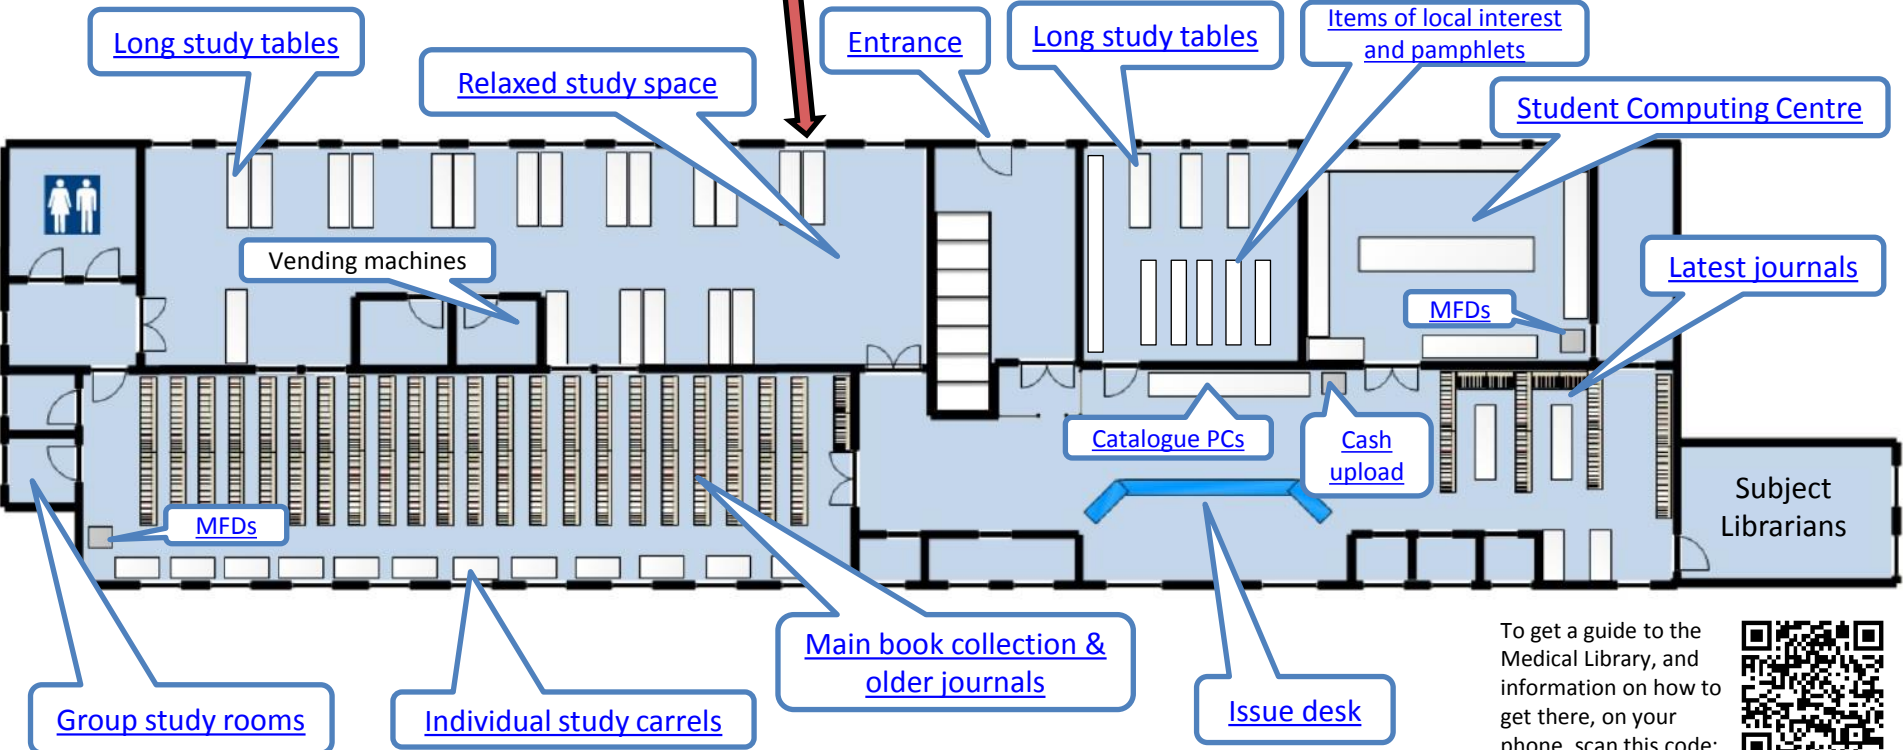

For Library information and resources, go to: www.qub.ac.uk/lib

Queen's Medical Library

Queen's Medical Library is located at the Royal Victoria Hospital, on the ground floor of the Mulhouse Building. See below for a floor plan – click on the links for images of/information about key spaces and facilities in the Medical Library.

To get a guide to the Medical Library, and information on how to get there, on your phone, scan this code: